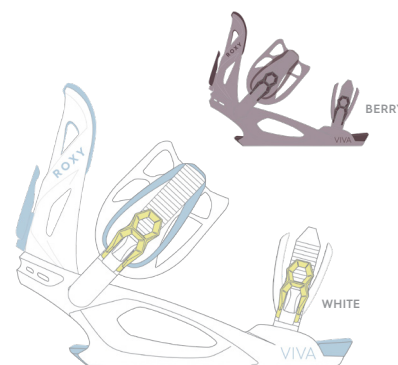

VIVA - WHITE / BERRY

Comfort and adjustability for a balanced ride

Sizes: **S/M** (US W 4-7), **M/L** (US W 6.5-11)

- Compression Window Ankle Strap - Extra padded comfort design
- Single Vent Side Flex Panel Baseplate - Soft Flex, Lightweight
- EVA Toe and Heel Pads - Shock absorbing comfort
- 4/10 Flex Value