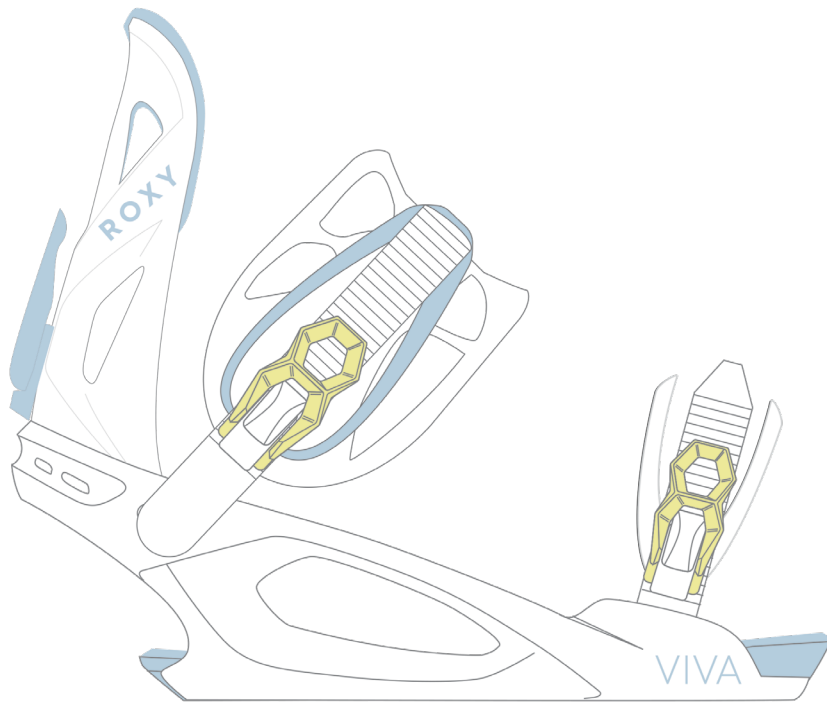

VIVA

Comfort and adjustability combine for a balanced ride. The Roxy Viva is the perfect pairing for any of our Roxy all mountain boards. The Viva features a medium-soft flex, a cored dual band ankle strap, full EVA padded highback with Tool-less forward lean adjustability, and EVA Toe and Heel Pads to absorb shock and vibration. A unique, lightweight baseplate with open side panels offers a more forgiving flex and easy side to side movement. Strap into the Roxy Viva and cruise the mountain with confidence!

TERRAIN	PARK	ALL MOUNTAIN	STEEPS
PERFORMANCE	PLAYFUL	ALL AROUND	AGGRESSIVE
FLEX	SOFT	MEDIUM	STIFF

- Padded footbeds and highback for comfort
- Tool-less highback adjustability
- New! Cored dual band ankle strap

Sizes: **S/M (USW 4-7) M/L (USW 6.5-11)** Color: **White / Blue-White**