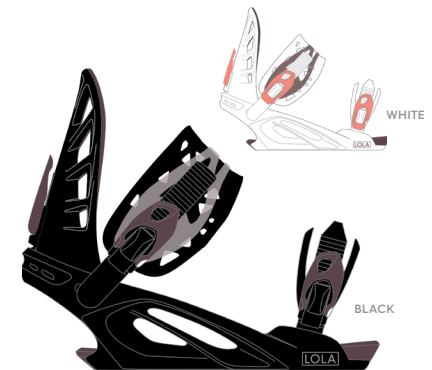

LOLA - BLACK / WHITE

Adjustability, comfort and performance features for precise control

Sizes: **S/M** (US W 4-7), **M/L** (US W 6.5-11)

- Asymmetric Highback - Contoured ergonomic shape
- Cradle Ankle Straps - Combined support and comfort
- Dual Vent Side Flex Panel Baseplate - Reinforced support
- EVA Footbed with Adj. Toe Ramp Max comfort and Adjustability.
- 5/10 Flex Value