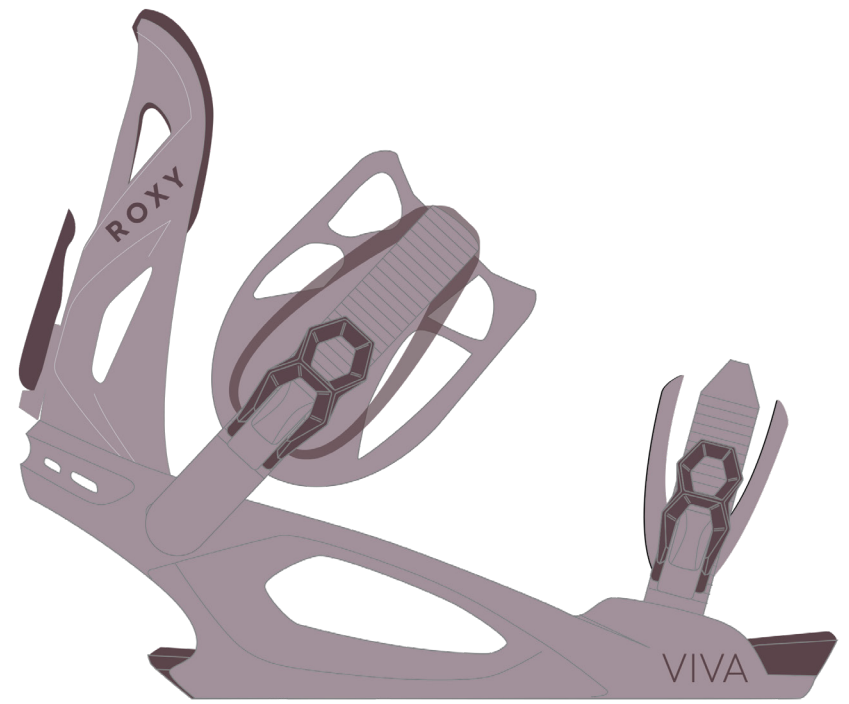

VIVA

Comfort and adjustability combine for a balanced ride. The Roxy Viva is the perfect pairing for any of our Roxy all mountain boards. The Viva features a medium-soft flex, a cored dual band ankle strap, full EVA padded highback with Tool-less forward lean adjustability, and EVA Toe and Heel Pads to absorb shock and vibration. A unique, lightweight baseplate with open side panels offers a more forgiving flex and easy side to side movement. Strap into the Roxy Viva and cruise the mountain with confidence!

TERRAIN	PARK	ALL MOUNTAIN	STEEPS
PERFORMANCE	PLAYFUL	ALL AROUND	AGGRESSIVE
FLEX	SOFT	MEDIUM	STIFF

- Padded footbeds and highback for comfort
- Tool-less highback adjustability
- New! Cored dual band ankle strap

Sizes: **S/M (USW 4-7) M/L (USW 6.5-11)** Color: **White / Blue-White**