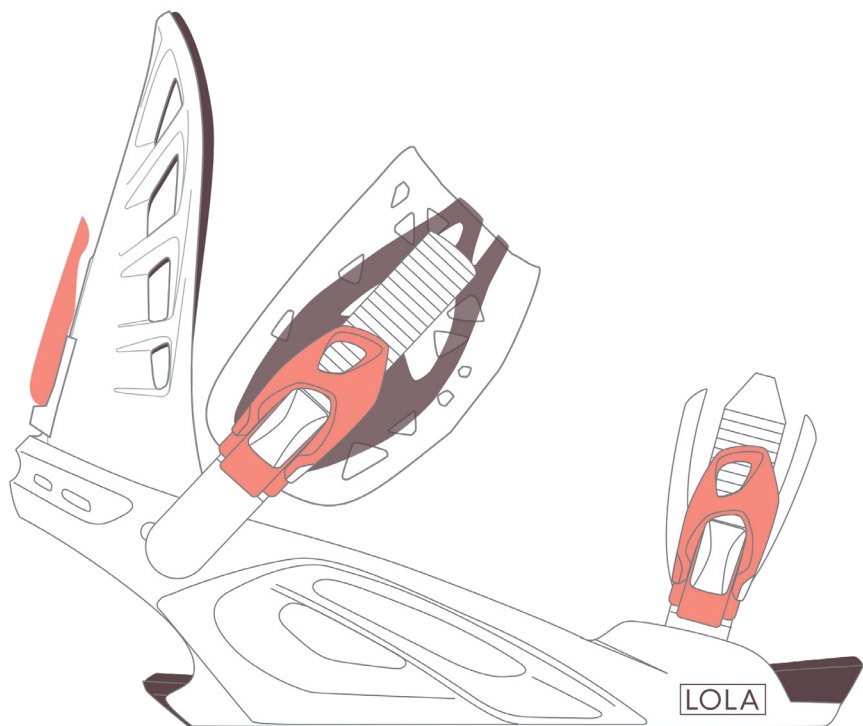

LOLA

The Roxy Lola binding is designed with adjustability, comfort, and performance features for precise control. A medium flexing binding, the Lola has a responsive dual ankle strap construction for lightweight support and comfort, full EVA padded baseplate for extra shock and vibration absorption, and an asymmetric padded highback with tool-less adjustability for intuitive support and control. The baseplate is a responsive dual vent design for reinforced support that works in harmony with all the Lola components. The Roxy Lola is ready for any mountain adventure!

TERRAIN	PARK	ALL MOUNTAIN	STEEPS
PERFORMANCE	PLAYFUL	ALL AROUND	AGGRESSIVE
FLEX	SOFT	MEDIUM	STIFF

- Fully padded EVA footbed with adjustable toe ramp
- Contoured Asymmetric highback with tool-less adjustability
- Responsive dual ankle strap for lightweight support and comfort

Sizes: **S/M (USW 4-7) M/L (USW 6.5-11)** Colors: **Buttercream / Black**